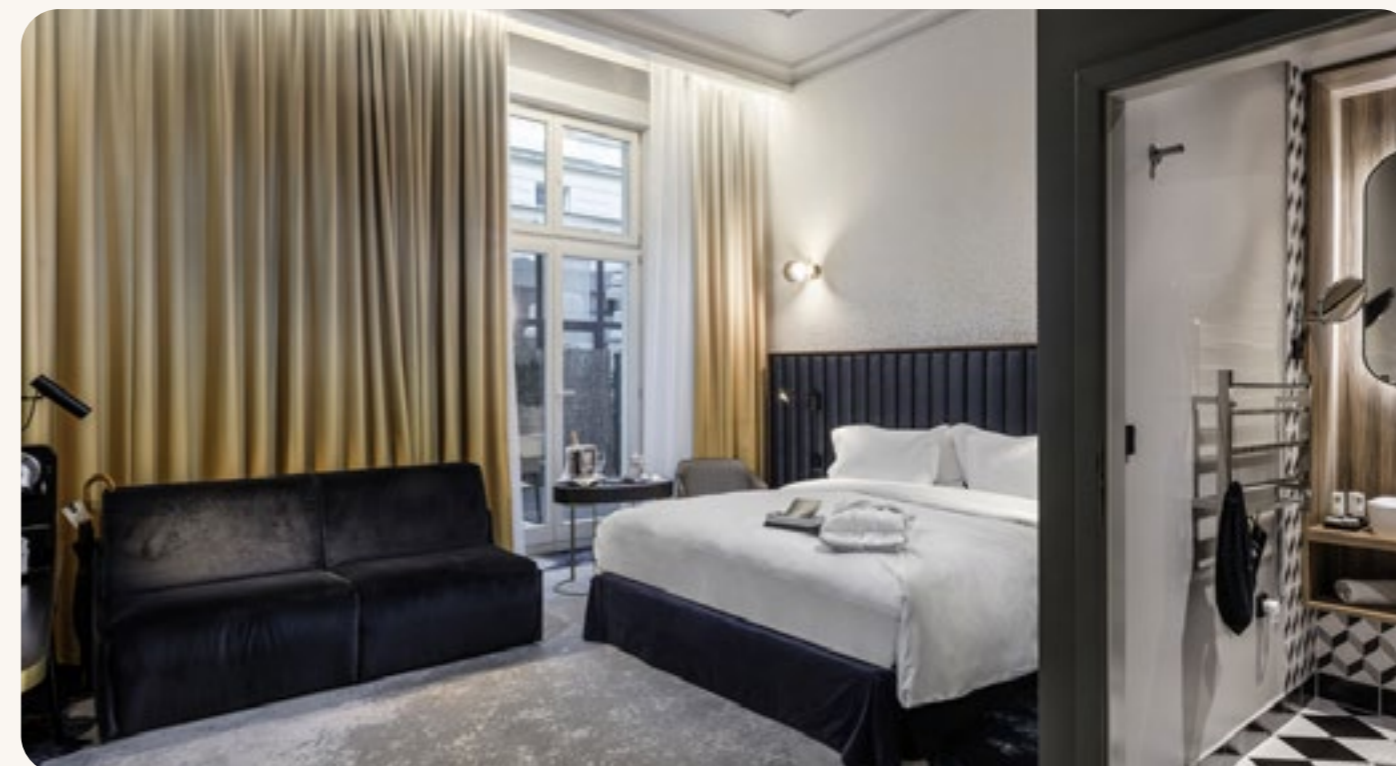

Special offer

15% discount from actual prices

Distance from the clinic: 10-minute walk

Email address: reservations.clhp@clarion-hotels.cz

Phone: +420 296 398 162

+ Booking code: FUTURELIFE

+ www.clarionhotelpragueoldtown.com