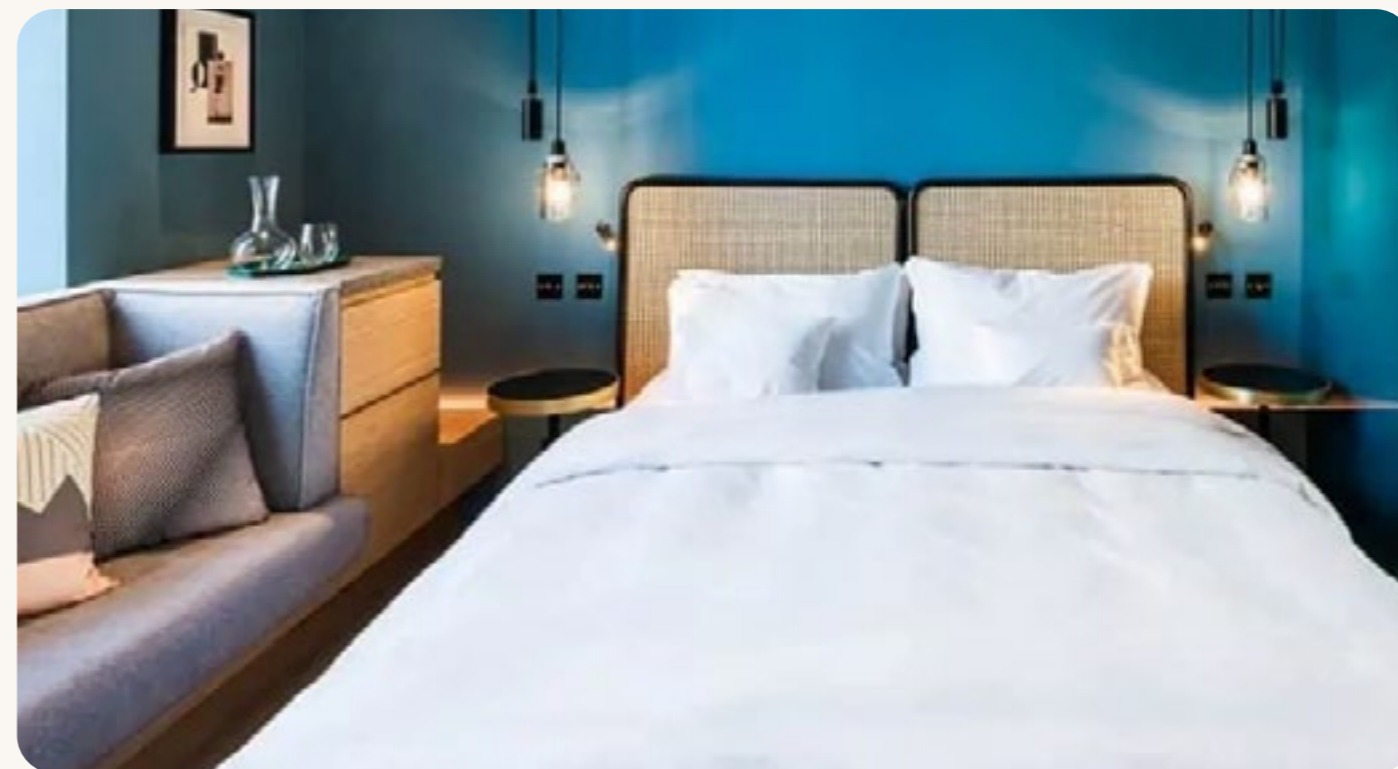

Hotel Maximilian ★★★★★

Haštalská 14, Prague 1

Special prices (without VAT)

Superior room	3 400 CZK

- + 17 minutes walk to Gennet Archa
- + 15 minutes to the city centre (Wenceslas Square)
- + Accommodation in the old town
- + 8 minutes walk to the Old Town Square

More info:

24/7 service, breakfast included, high-speed Internet and Wi-Fi in all areas, sauna and fitness center for use on the roof of the partner Hotel Josef, superior rooms with flat-screen TV, daily cleaning, wheelchair access, flexible cancellation conditions 24 hours before arrival, exclusive concierge services.

Email address: reservation@maximilianhotel.com

+ Booking code: GENNET

+ www.maximilianhotel.com