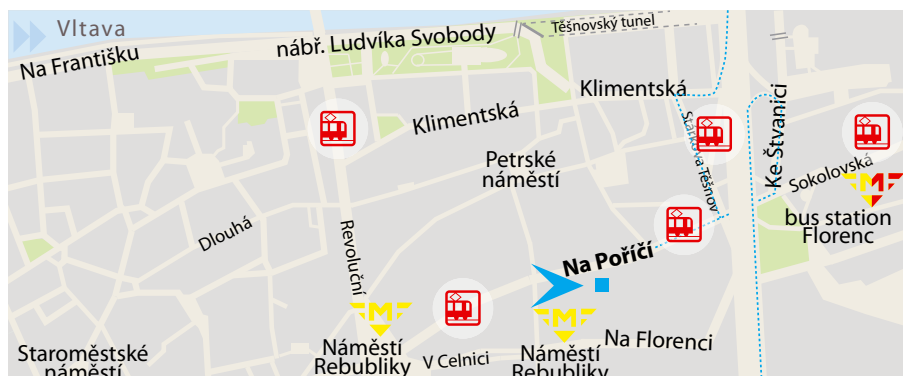

GENNET

GENNET

Where Excellence
Meets **Hope**

Useful **TIPS** for Your
travel to **Prague**

Our clinic in Prague 1 is located in the very heart of historical Prague. For you, our patients, it means many benefits e.g. many hotels in the neighborhood, easy access from the airport or railway stations and popular historical monuments just few steps from the clinic.

To make your journey to Prague easier we have prepared for you following tips and recommendations.

HOW TO REACH THE CLINIC

Thanks to our convenient location, the clinic can be easily reached by public transport, but is also easily accessible from **the airport** or from **the train/bus station**.

The nearest public transport stops

Metro station: Florenc - red line C and Náměstí Republiky - yellow line B

Tram station: Bílá labuť

From train stations

- **Main train station (Hlavní nádraží):** if you use an international train you will probably get off at this station. The station is located in the center of Prague and has its own metro station Hlavní nádraží (red line C).
- **Nádraží Holešovice:** this station is situated on metro line C (red line).
- **Masarykovo nádraží:** the station is just a short walk away from the clinic. It is situated on metro line B (yellow line B) station Náměstí Republiky.

From bus station

- Bus station Florenc: located on metro line B (yellow line B) and C (red line C) and is just a few minutes' walking distance from the clinic.

Prague public transport

- All information about Prague public transport is available here: www.dpp.cz/en/