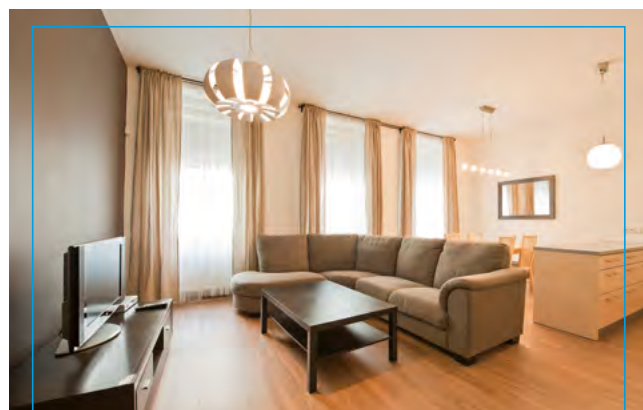

APARTMENTS

20% OFF

TRANSPORTATION PACKAGE
IF BOOKED WITH DOWNTOWN
SUITES ACCOMODATION

20% OFF

ACCOMODATION IN
DOWNTOWN SUITES PRAGUE
FROM €59 PER NIGHT*

BĚLOHORSKÁ 50, PRAGUE 6

- 18 newly refurbished apartments with family atmosphere
- 5 minutes to GENNET Letná clinic by taxi
- 10 minutes to the city center by tram no. 22
- 5 minutes to the Prague Castle by tram no. 22
- 10 minutes to the Airport Václav Havel by taxi
- 24-hour service
- Fully equipped kitchenette
- Free of charge cancellation
- Parking optional
- Pets welcome
- Non-smoking apartments