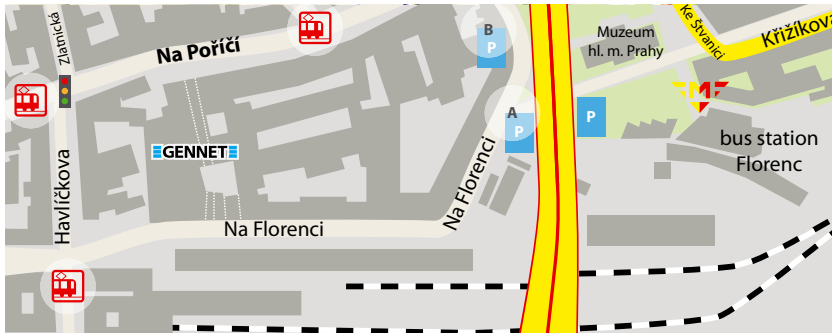

PUBLIC GUARDED PARKING NEAR THE CLINIC

- Parking are located between the bus station “Prague Florenc” and Prague railway station, “Prague Masaryk Station”
- **Parking A:** The price is about 1,5 €/hour (CZK 35), the compound is with a permanent guard service and parking slot machine accepts only Czech crowns!
- **Parking B** - Garage parking: The price is from 1 €/hour CZK 20), the garage is open 24 hours a day, the garage place is with camera monitoring system and parking slot machine accepts only Czech crowns!
- Both of parking is about 5-minute walk from the clinic

USEFUL LINKS PRAGUE

PRAGUE

- www.pis.cz.....The Capital City of Prague Tourism Portal
- www.praha.eu.....City of Prague (City Hall)
- www.hrad.cz.....Prague Castle
- www.hot-map.com/en/prague.....map, street search
- www.medard-online.cz.....weather
- www.inyourpocket.com.....city guide
- www.stovezata.praha.eu.....virtual tours from the Prague towers

CZECH REPUBLIC

- www.czech.cz.....The official website of the Czech Republic
- www.czechtourism.com.....Czech Tourist Authority
- www.czecot.com.....the Tourist Server of the Czech Republic

TRANSPORT

- www.dpp.cz.....City transport information
- www.jizdnirady.cz.....Train and buses

NEWS

- www.praguemonitor.com.....Czech news, Business and Living in Prague
- www.praguepost.com.....Weekly newspapers

IMPORTANT TELEPHONE NUMBERS

- Emergency call.....112
- Ambulance service phone.....155
- Police phone.....158
- Fire emergency phone.....150
- Municipal police phone.....156

YOUR FEEDBACK MATTERS!
Please let us know if these tips and recommendations are useful for you or if you would like to add any other information.