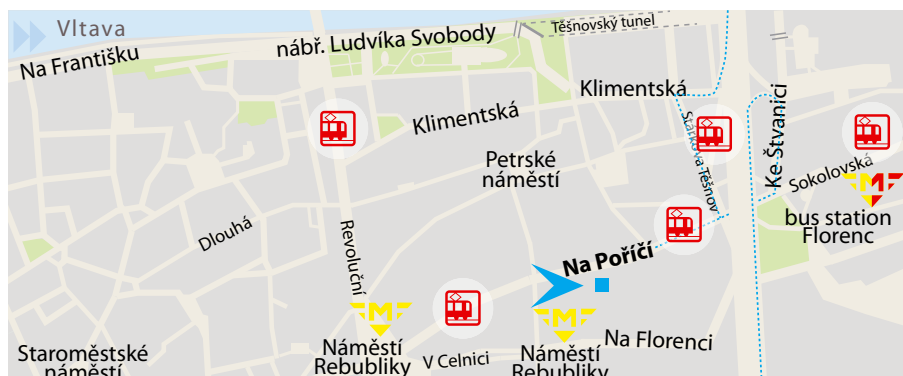

**GENNET**

**GENNET**

Where Excellence  
Meets **Hope**

Useful **TIPS** for Your  
travel to **Prague**

Our clinic in Prague 1 is located in the very heart of historical Prague. For you, our patients, it means many benefits e.g. many hotels in the neighborhood, easy access from the airport or railway stations and popular historical monuments just few steps from the clinic.

# HOW TO REACH THE CLINIC

Thanks to our convenient location, the clinic can be easily reached by public transport, but is also easily accessible from **the airport** or from **the train/bus station**.

## The nearest public transport stops

**Metro station:** Florenc - red line C and Náměstí Republiky - yellow line B

**Tram station:** Bílá labuť

## From train stations

- **Main train station (Hlavní nádraží):** if you use an international train you will probably get off at this station. The station is located in the center of Prague and has its own metro station Hlavní nádraží (red line C).
- **Nádraží Holešovice:** this station is situated on metro line C (red line).
- **Masarykovo nádraží:** the station is just a short walk away from the clinic. It is situated on metro line B (yellow line B) station Náměstí Republiky.