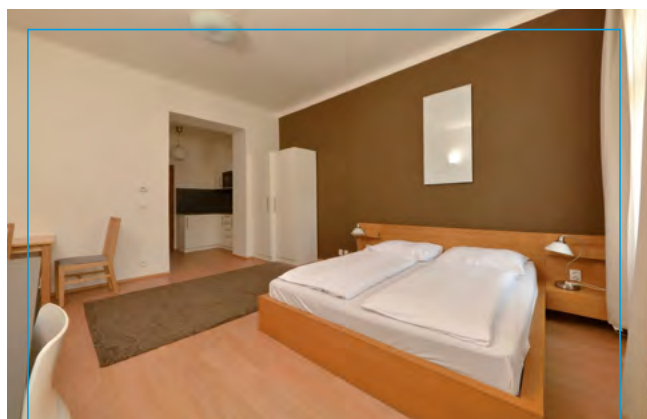

TRANSPORTATION PACKAGE
IF BOOKED WITH DOWNTOWN
SUITES ACCOMODATION

20% OFF

ACCOMODATION IN
DOWNTOWN SUITES PRAGUE
FROM €59 PER NIGHT*

CHLUMOVA 23, PRAGUE 3

- 7 newly refurbished apartments
- 5 minutes to GENNET Archa clinic by taxi
- 10 minutes to the city center by bus no. 133
- 24-hour service
- Fully equipped kitchenette
- Free of charge cancellation
- Parking optional
- Pets welcome
- Non-smoking apartments